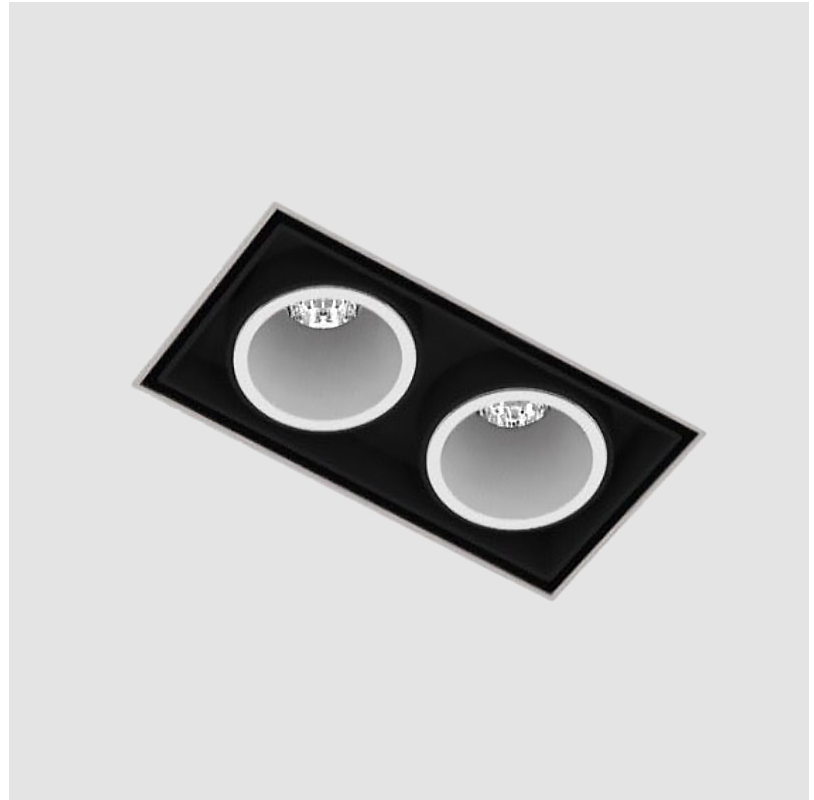

Holder Finish: WHI / BLK
Fixture Material: Aluminum Die Cast
Cut-out Measurements: 82mm / 3 1/4" x 42mm / 1 5/8"
Upon Request: Unique Ceiling Thickness

ELECTRICAL

Lamp Type: LED (Zhaga Standard)
Input Wattage (W): 7.7
Total Output Wattage (W): 6.6
Dimming: Tri-Mode (Non-Dimming and Phase Dimming (120Vac only) and 0-10V Dimming)
Driver Included: No
Driver Location: Remote
Driver Type: Constant Current - Universal
Driver Class: Class 2
Input Voltage (V): 120 - 277
Constant Current (MA): 1050

LED

Number of LEDs: 2
Color Temperature (°K): 2700 / 3000 / 3500 / 4000
Max. Delivered Lumen (lm): 319 / 348 / 356 / 363
Nominal Lumen (lm): 440 / 480 / 490 / 500
CRI: >90 CRI
Lamp Life (hrs): 50000
Upon Request: Special Color Temperature

OPTICAL

Reflector: 8 / 18 / 34
Upon Request: Special Beam Angles

RATINGS AND CERTIFICATIONS

Certified By: CSA Certified to UL and CSA Standards
Zaneen Group Inc. © 2024, 11800 388 3382, F 416-247-9319, www.zaneen.com

Patented. For international specifications by adding 'INT' at the end of the existing Model #. For assistance on 'custom' specifications, contact zteam@zaneen.com. In a constant effort to supply the best product, we reserve the right to change specifications or materials without notice. The most recent specification sheets are found at zaneen.com