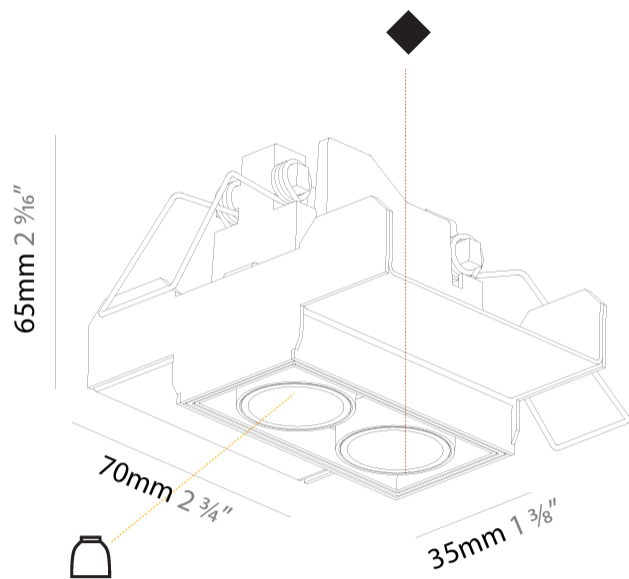

Holder Finish: WHI / BLK
Fixture Material: Aluminum Die Cast
Cut-out Measurements: 82mm / 3 1/4" x 42mm / 1 5/8"
Upon Request: Unique Ceiling Thickness

ELECTRICAL

Lamp Type: LED (Zhaga Standard)
Input Wattage (W): 7.7
Total Output Wattage (W): 6.6
Dimming: Tri-Mode (Non-Dimming and Phase Dimming (120Vac only) and 0-10V Dimming)
Driver Included: No
Driver Location: Remote
Driver Type: Constant Current - Universal
Driver Class: Class 2
Input Voltage (V): 120 - 277
Constant Current (MA): 1050

LED

Number of LEDs: 2
Color Temperature (°K): 2700 / 3000 / 3500 / 4000
Max. Delivered Lumen (lm): 319 / 348 / 356 / 363
Nominal Lumen (lm): 440 / 480 / 490 / 500
CRI: >90 CRI
Lamp Life (hrs): 50000
Upon Request: Special Color Temperature

OPTICAL

Reflector: 8 / 18 / 34
Upon Request: Special Beam Angles

RATINGS AND CERTIFICATIONS

Certified By: CSA Certified to UL and CSA Standards
Zaneen Group Inc. © 2024, 11800 388 3382, F 416-247-9319, www.zaneen.com

Patented. For international specifications by adding 'INT' at the end of the existing Model #. For assistance on 'custom' specifications, contact zteam@zaneen.com. In a constant effort to supply the best product, we reserve the right to change specifications or materials without notice. The most recent specification sheets are found at zaneen.com